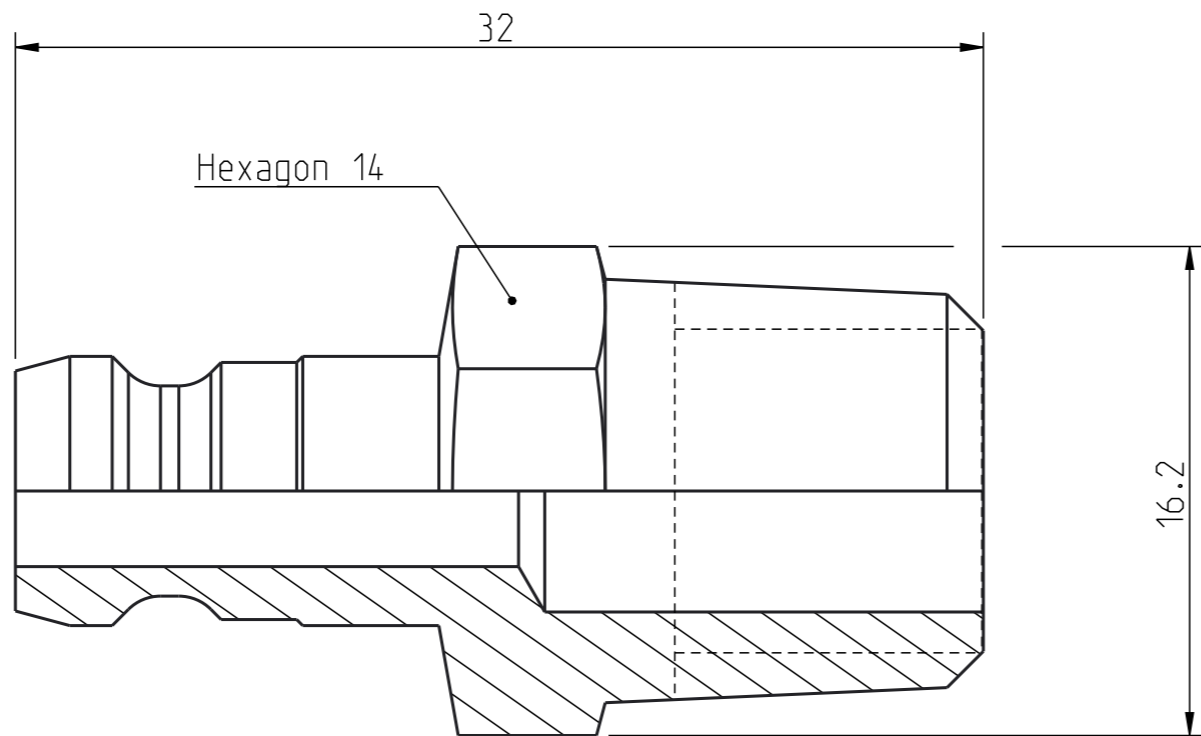

1:1

Product no: 10_220_5452

DN: 5 mm
 Connection stroke: - mm
 Max WP connected: 35 bar
 Min BP connected: 140 bar
 Temperature range: +100 °C - -30 °C
 Connection: 1/4" NPT Male
 Sealing material:

Connection stroke

1	1	Nipple	Hard. steel, Zn 8 Silver			
Detalj Item	Antal Quant.	Benämning Description	Material Material			
Skala Scale	4:1	Ritad Drawn	CABLHE	Kontr. Checked	-	Godk. Appr.
Ritning nr/Drawing No.			50_220_5452	Utg./Issue	AA	