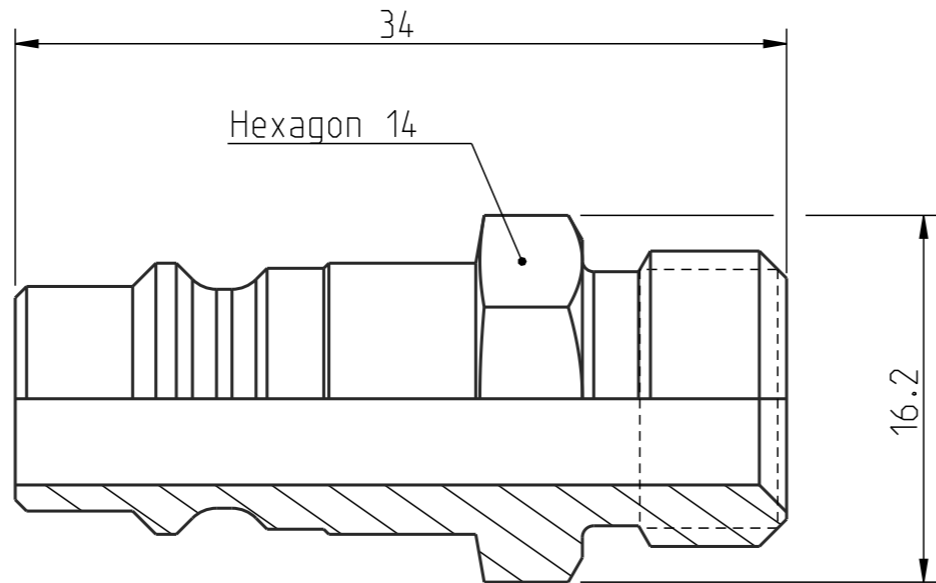

1:1

Product no: 10_320_5263

DN: 7,6 mm
 Connection stroke: - mm
 Max WP connected: 16 bar
 Min BP connected: - bar
 Temperature range: 100 °C - -20 °C
 Connection: G 1/4" Male
 Sealing material:

1	1	Nipple	Steel, Hard., Zn 8 Silver			
Detalj Item	Antal Quant.	Benämning Description	Material Material			
Skala Scale	3:1	Ritad Drawn	CABLHE	Kontr. Checked	Godk. Appr.	140116
Assembly drawing			Ritning nr/Drawing No.		Utg./Issue	
			50_320_5263		AA	