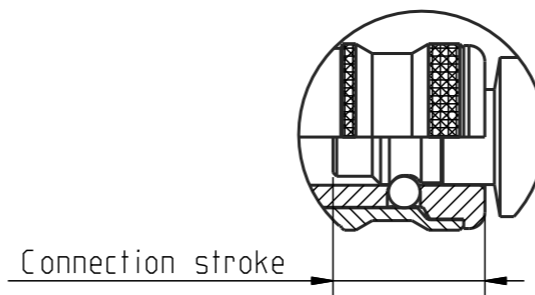

1:1

Product no: 10_320_5263

DN: 7,6 mm
 Connection stroke: - mm
 Max WP connected: 16 bar
 Min BP connected: - bar
 Temperature range: 100 °C - -20 °C
 Connection: G 1/4" Male
 Sealing material:

1	1	Nipple	Steel, Hard., Zn 8 Silver			
Detalj Item	Antal Quant.	Benämning Description	Material Material			
Skala Scale	3:1	Ritad Drawn	CABLHE	Kontr. Checked	Godk. Appr.	140116
Assembly drawing			Ritning nr/Drawing No.		Utg./Issue	
			50_320_5263		AA	