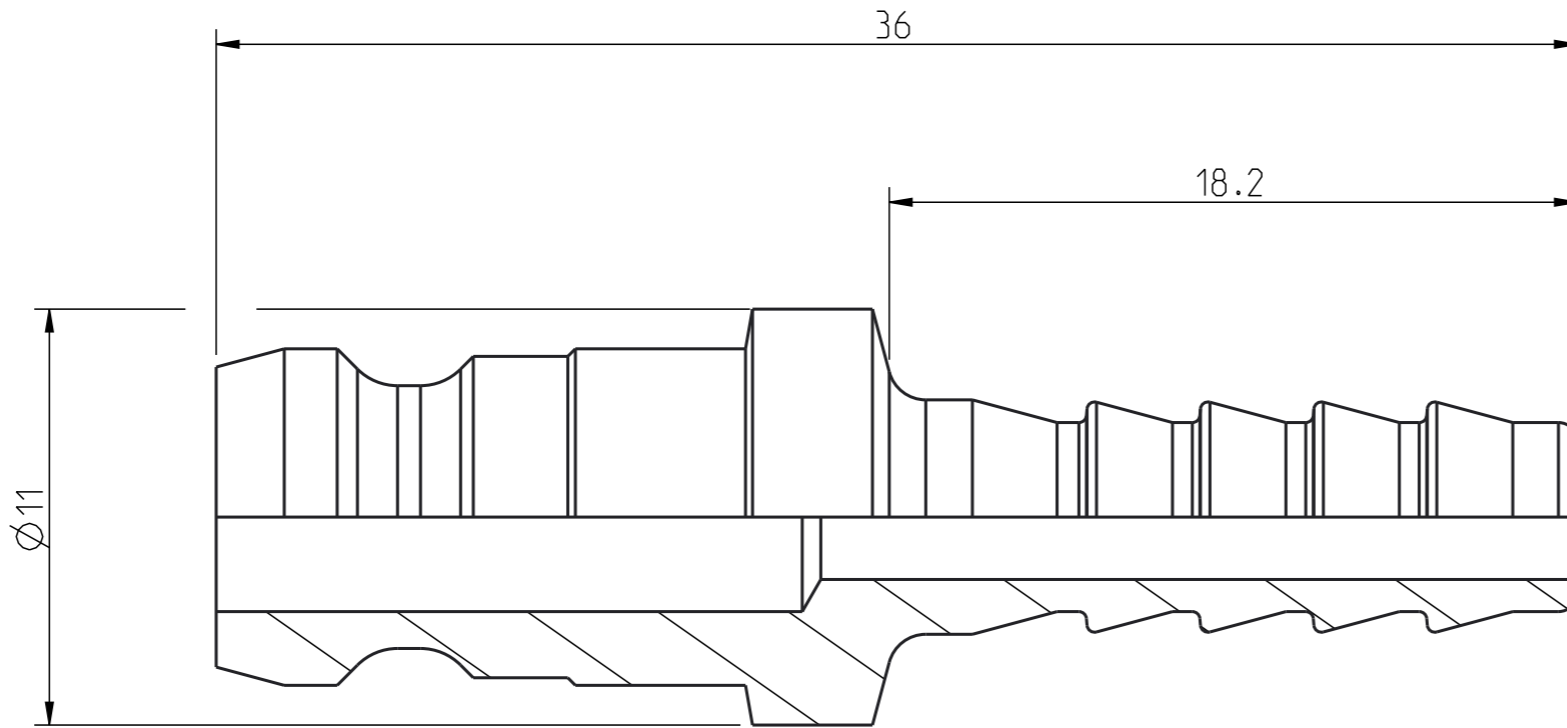

1:1

Product no: 10_220_5001

DN: 3,3 mm
 Connection stroke: mm
 Max WP connected: 35 bar
 Min BP connected: 64 bar
 Temperature range: 100 °C - -30 °C
 Connection: Hose 3/16" 5,0mm
 Sealing material:

Connection stroke

1	1	Nipple	Hard. steel, Zn 8 Silver			
Detalj Item	Antal Quant.	Benämning Description	Material Material			
Skala Scale	5:1	Ritad Drawn	CABLHE	Kontr. Checked	Godk. Appr.	OG
Ritning nr./Drawing No.			Alt. no.		Dat. Date	
50_220_5001			-		13-10-10	
Utg./Issue					AA	