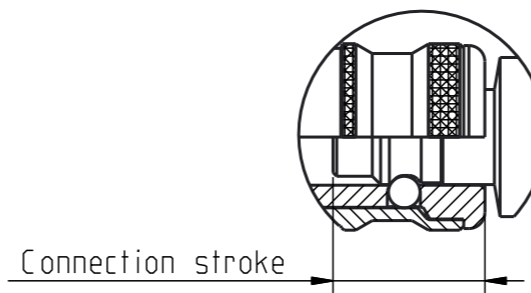

1:1

Product no: 10_300_5151

DN: 5.5 mm
 Connection stroke: - mm
 Max WP connected: 16 bar
 Min BP connected: 140 bar
 Temperature range: +100 °C - -20 °C
 Connection: R 1/8" Male
 Sealing material:

Connection stroke