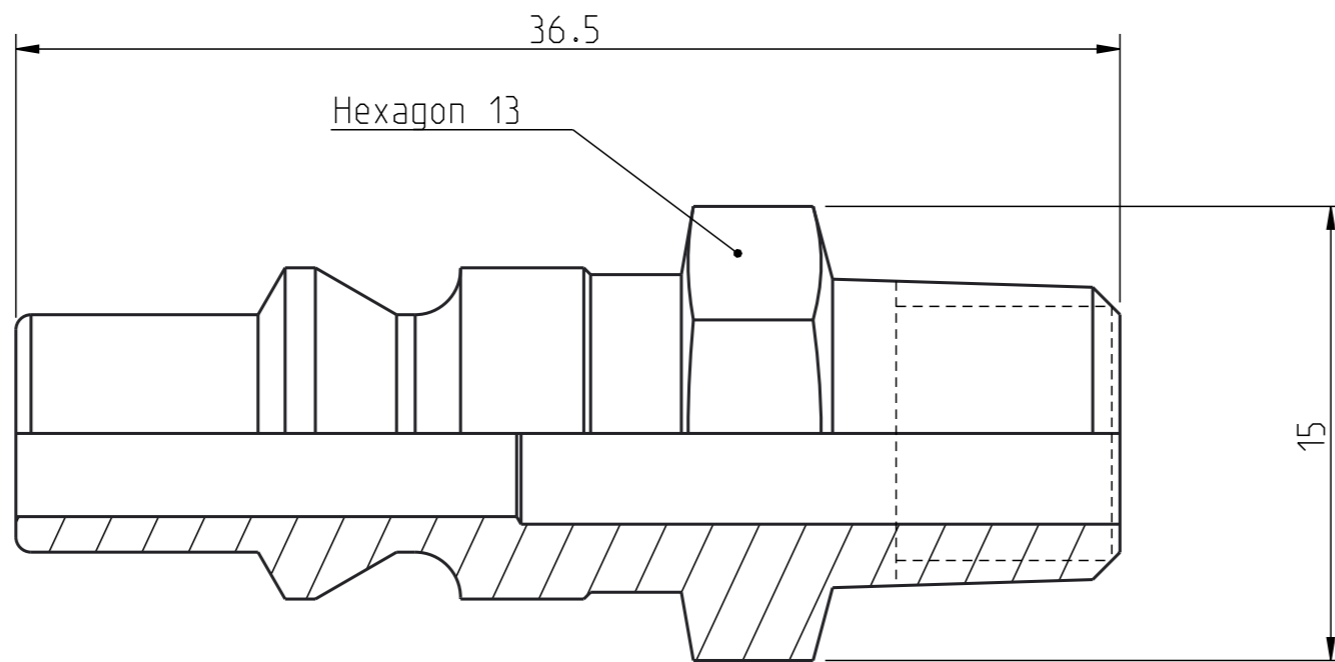

1:1

Product no: 10_300_5151

DN: 5.5 mm
 Connection stroke: - mm
 Max WP connected: 16 bar
 Min BP connected: 140 bar
 Temperature range: +100 °C - -20 °C
 Connection: R 1/8" Male
 Sealing material:

Connection stroke

1	1	Nipple	Steel
Detalj Item	Antal Quant.	Benämning Description	Material Material
Skala Scale	4:1	Ritad Drawn	CABLHE
Kontr. Checked	-	Godk. Appr.	OG
Alt. no.	-	Dat. Date	131015
Ritning nr/Drawing No.		Utg./Issue	
50_300_5151		AA	